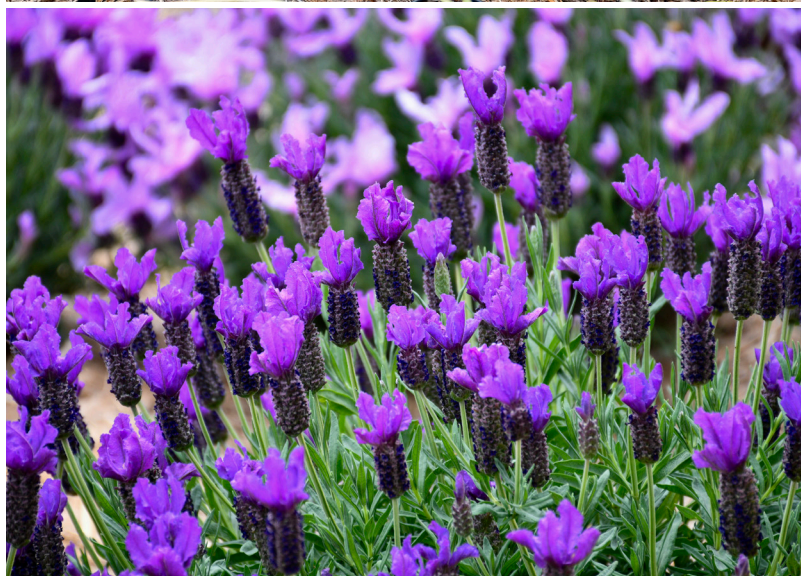

LAVANDULA

'PURPLEREIGN'

DELUXE DEEP PURPLE FLOWERS

The deep purple wings of this stunning plant create a rich and sumptuous feel that adds a level of luxury for outdoor pots and garden beds. Peak flowering is in early spring with spot flowering throughout the warmer months and, unlike other lavenders, the flowers are born close to the plant which has a tight and compact mounded habit. This Lavender is a real garden rock-star!

FEATURES

- Early and long flowering
- Deep purple flower wings that cover the whole plant
- Tidy and compact grey-green foliage
- A living bouquet of flowers – the perfect gift

USES

- Easy-care plant with exceptional flower display
- Spectacular flower colour-show for borders and path edges
- Water wise and sunny gardens
- High impact low informal hedges and pots
- Rockeries and coastal gardens